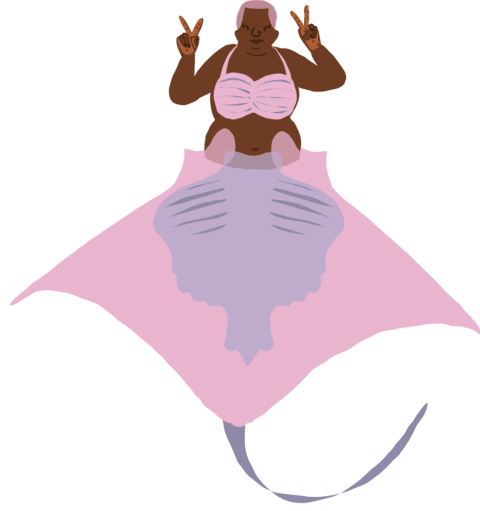

great white shark!

mantas ray babe!

hijabi mermaid based on a ribbon sea!

butch mermaid based on a jellyfish!

deep sea merm based on what "blobfish" actually look like when alive and healthy!

fat Black joy!

EAT MERMAID LOOKBOOK

first edition

a minizine by
bumblechub

find more of my work at
www.bumblechub.com